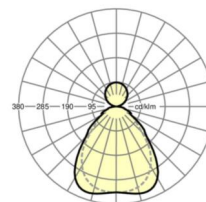

CHARACTERISTICS

Order number	46202016174
EAN number	4020863380602
Commodity code	94051190
Certification mark	IP 20, Protection class I, VDU 65°<3000, F, Indoor, CE
Impact resistance (IK rating)	IK02
Ambient temperatur	ta 25°C
Special properties	Ready for IoT
Warranty period	5 years
State funding programs	BEG - Federal funding for efficient buildings (valid only for Germany)

ELECTRICAL ENGINEERING

Controller	Electronic driver DALI2 (1 pcs.)
System output	36W
Mains voltage	230V/50Hz
Circuit breakers (inrush current)	12 pieces/B10, 20 pieces/B16, 21 pieces/C10, 33 pieces/C16
Energy efficiency class/light source	B

LIGHTING TECHNOLOGY

Placement	LED, Colour rendering/Light colour CRI ≥ 80 / 4000K
Colour tolerance (MacAdam)	3SDCM
Nominal luminous flux	4938lm
LED service life	50000h L90/B10 (Tq 25°C)
Luminaire luminous efficiency	138lm/W
UGR lat./long.	16.5 / 16.1

MECHANICS

Housing colour	black RAL 9005
Dimensions (LxWxDxH)	1250mm x 321mm x 24mm
Weight (net)	4.9kg
Type of installation	Pendant individual mounting, Pendant light strip mounting

Dimensions

L	1250 mm	Length
B	321 mm	Width
H	24 mm	Height
A1	700 mm	Mounting distance single mounting
P min	150 mm	Minimum suspension length
P max	1900 mm	Maximum suspension length

DEEP-LINK

<https://www.regiolux.de/en/article/46202016174>